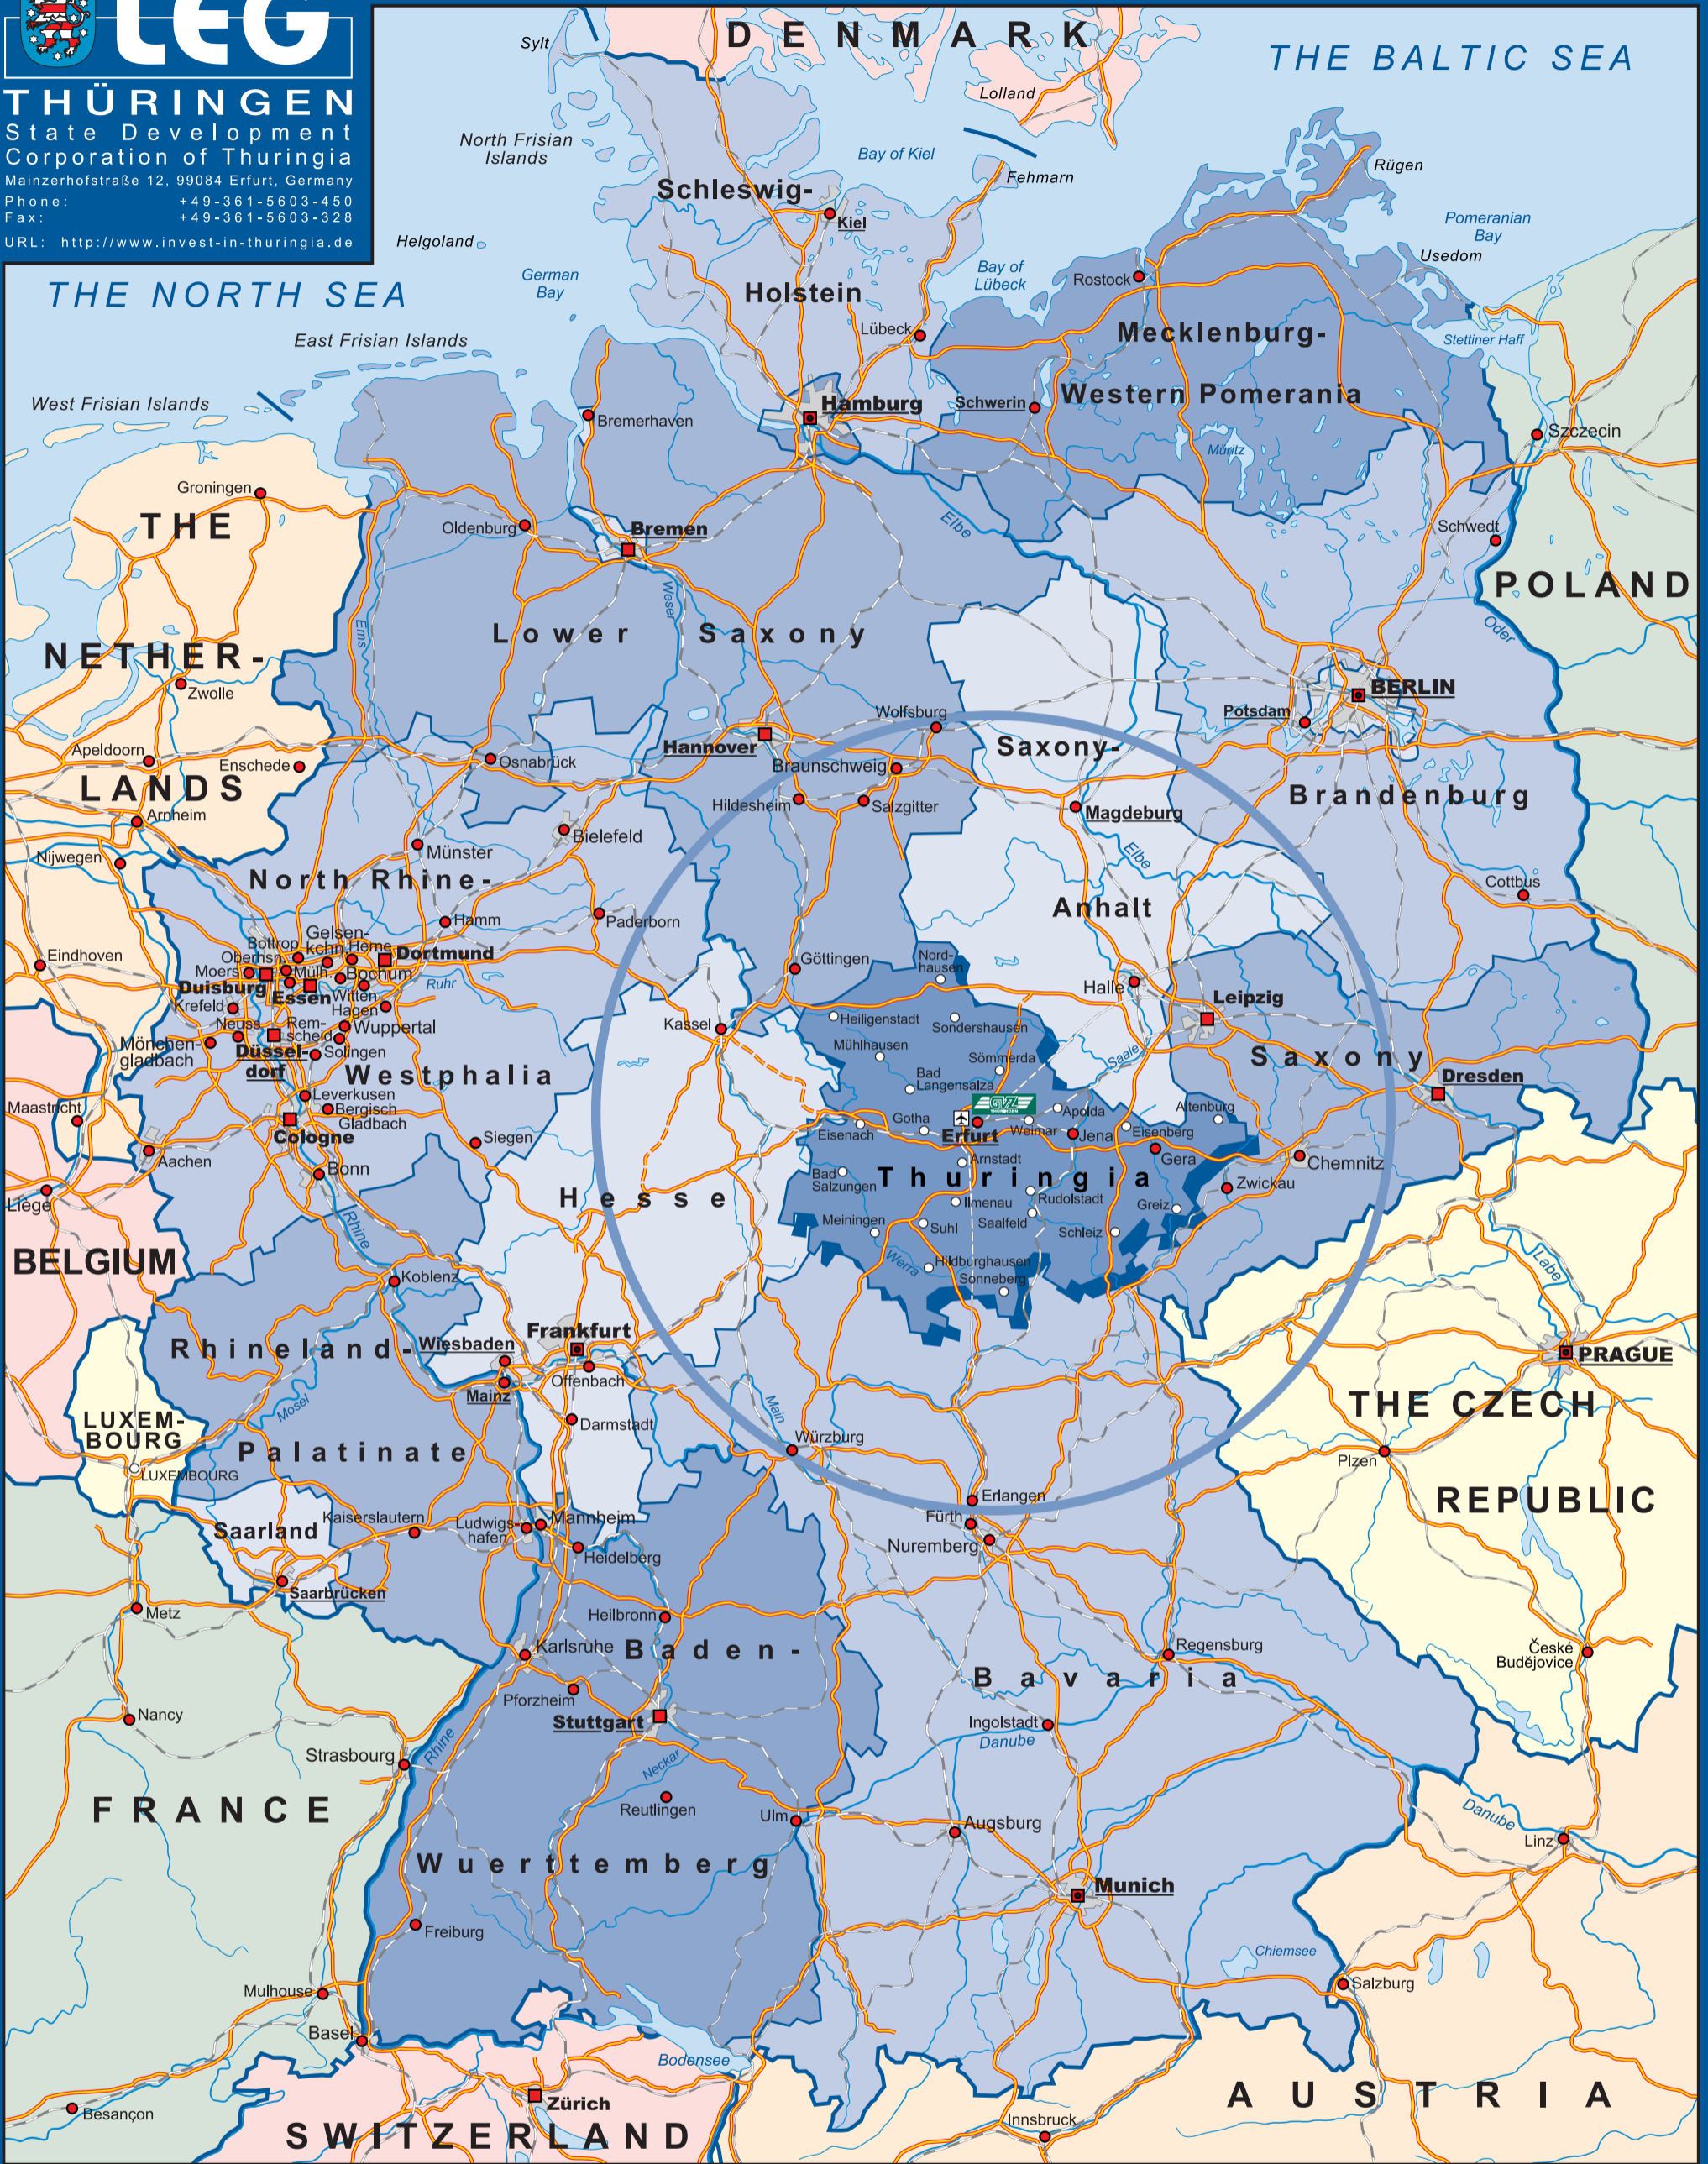

THÜRINGEN
 State Development
 Corporation of Thuringia
 Mainzerhofstraße 12, 99084 Erfurt, Germany
 Phone: +49-361-5603-450
 Fax: +49-361-5603-328
 URL: <http://www.invest-in-thuringia.de>

THURINGIA: CENTRAL LOCATION, OPTIMAL TRANSPORTATION CONNECTIONS

Borders and Boundaries

- national border
- German state boundaries
- BERLIN** federal capital, capital city
- Erfurt** state capital

Population Centers

- concentrated population areas
- over 1,000,000 inhabitants
- 500,000 - 1,000,000 inhabitants
- 100,000 - 500,000 inhabitants
- under 100,000 inhabitants

Transportation

- highway (Autobahn)
- highway (under construction/planned)
- railway: main line
- railway: secondary line
- planned ICE high speed train line

- Erfurt Cargo Traffic Center
- Erfurt International Airport